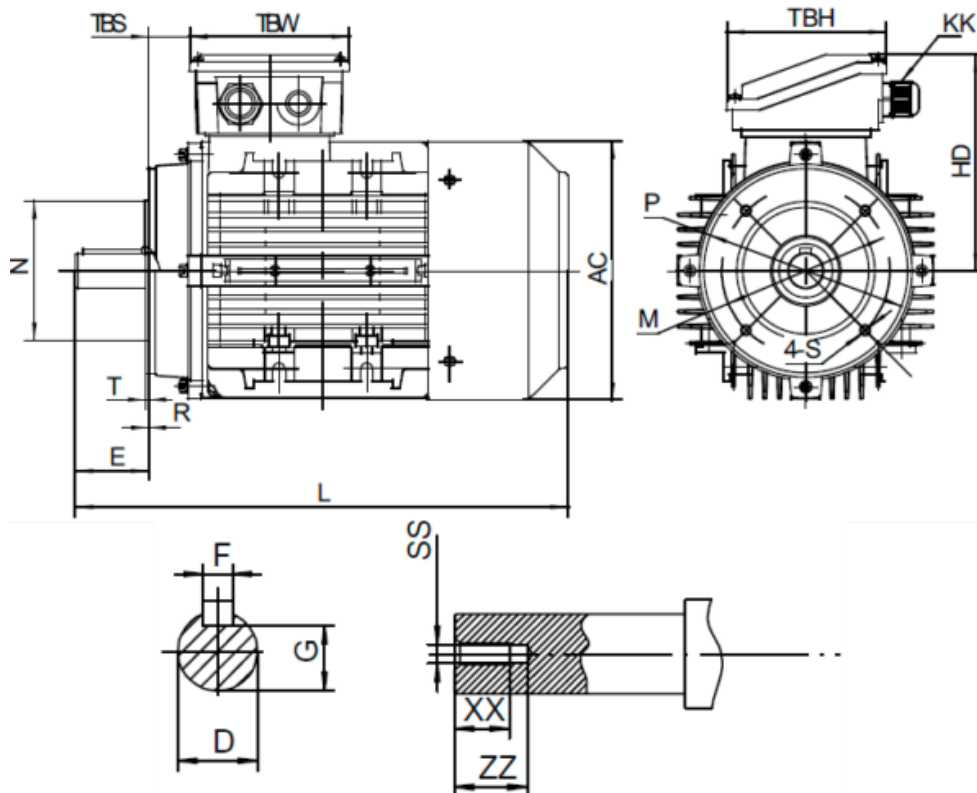

Article number: 25160000961540

Description: Kleedrive T2A 631-6 0.09kw 900 rpm UL/CSA  
3x230/400V 50HZ IP55 B14 PTO

## Measures

AA = 124	L = 215	TBH = 98
AC = Ø122	M = Ø75	TBS = 10
AD = 170	N = Ø60	TBW = 98
D = Ø11	P = Ø90	XX = 10
E = 23	R = 0	ZZ = 14
F = 4	S = M5	
G = 8.5	SS = M4	
HD = 107	T = 2.5	